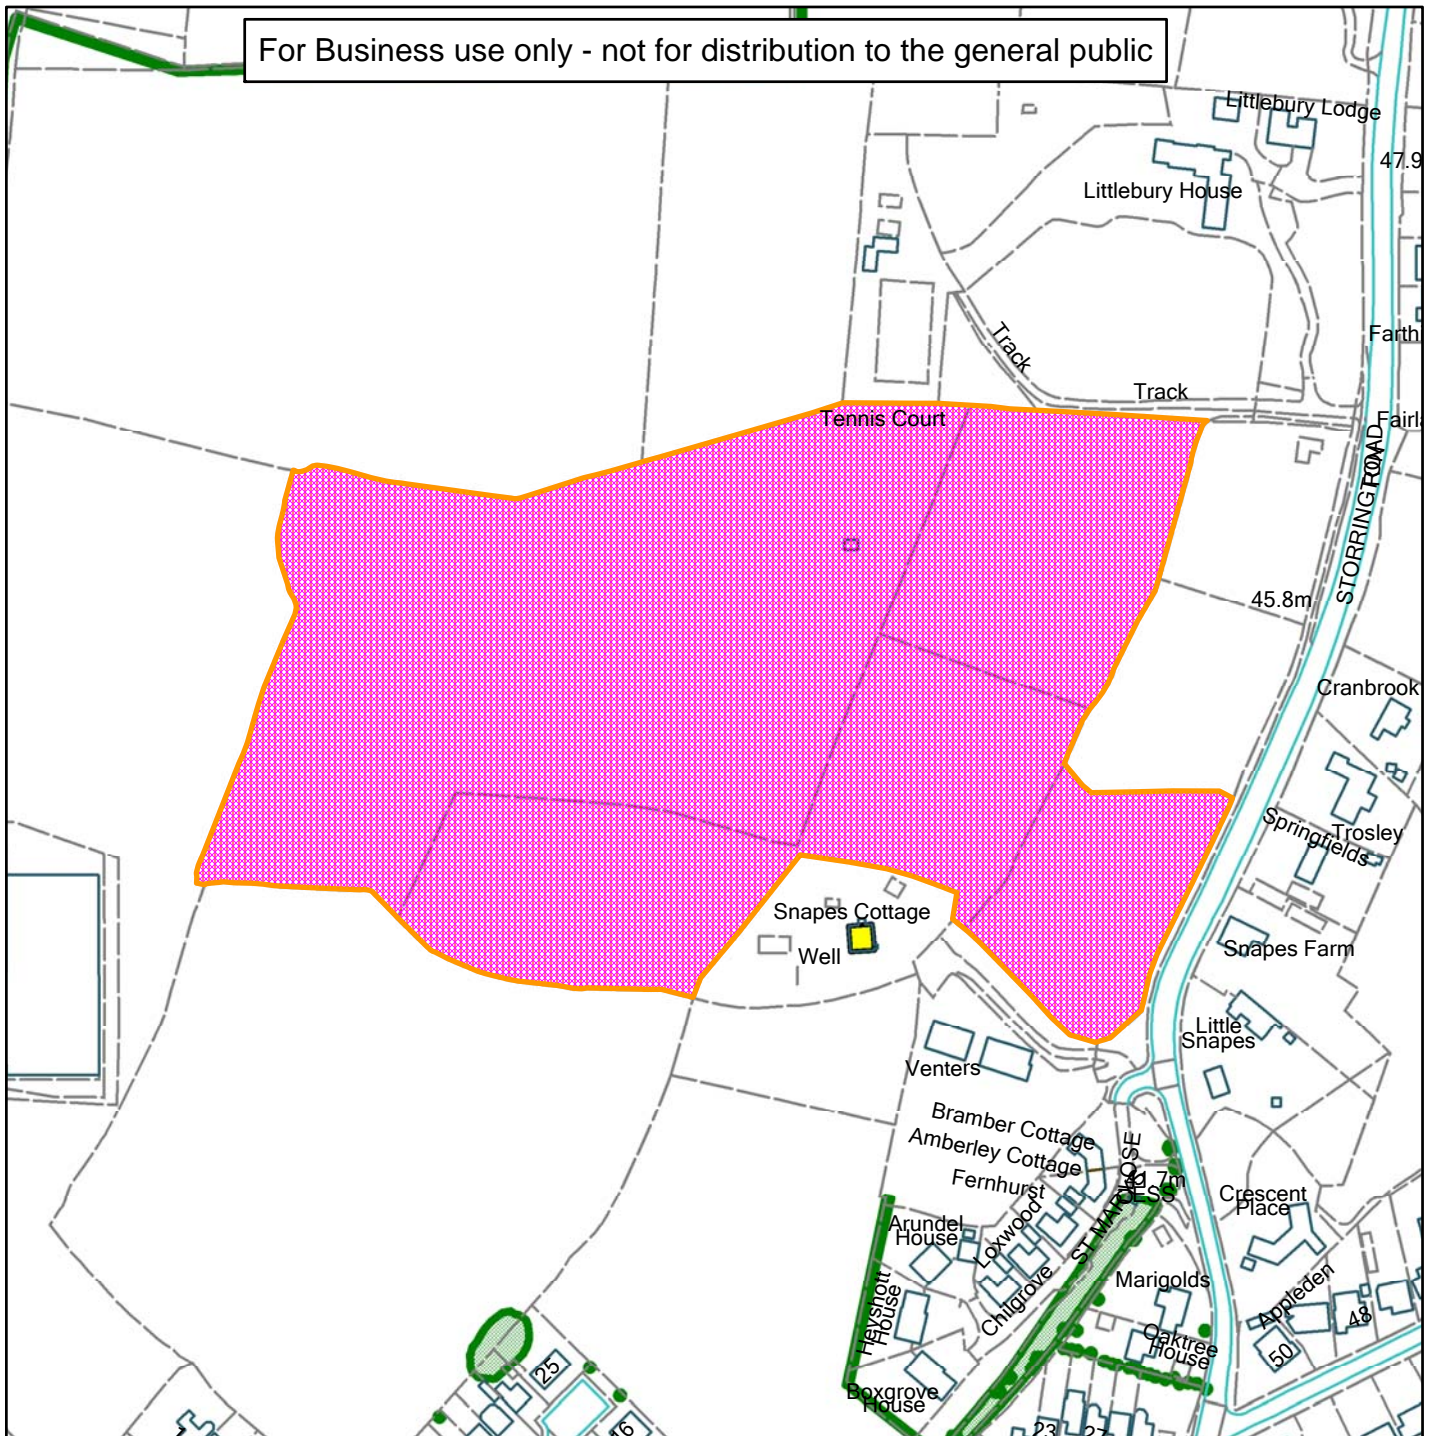

Land at Storrington Road

For Business use only - not for distribution to the general public

Scale: 1:2,500

Reproduced from the Ordnance Survey map with permission of the Controller of Her Majesty's Stationery Office © Crown Copyright 2012.

Unauthorised reproduction infringes Crown Copyright and may lead to prosecution or civil proceedings.

Organisation	Horsham District Council
Department	
Comments	
Date	31/08/2016
MSA Number	100023865